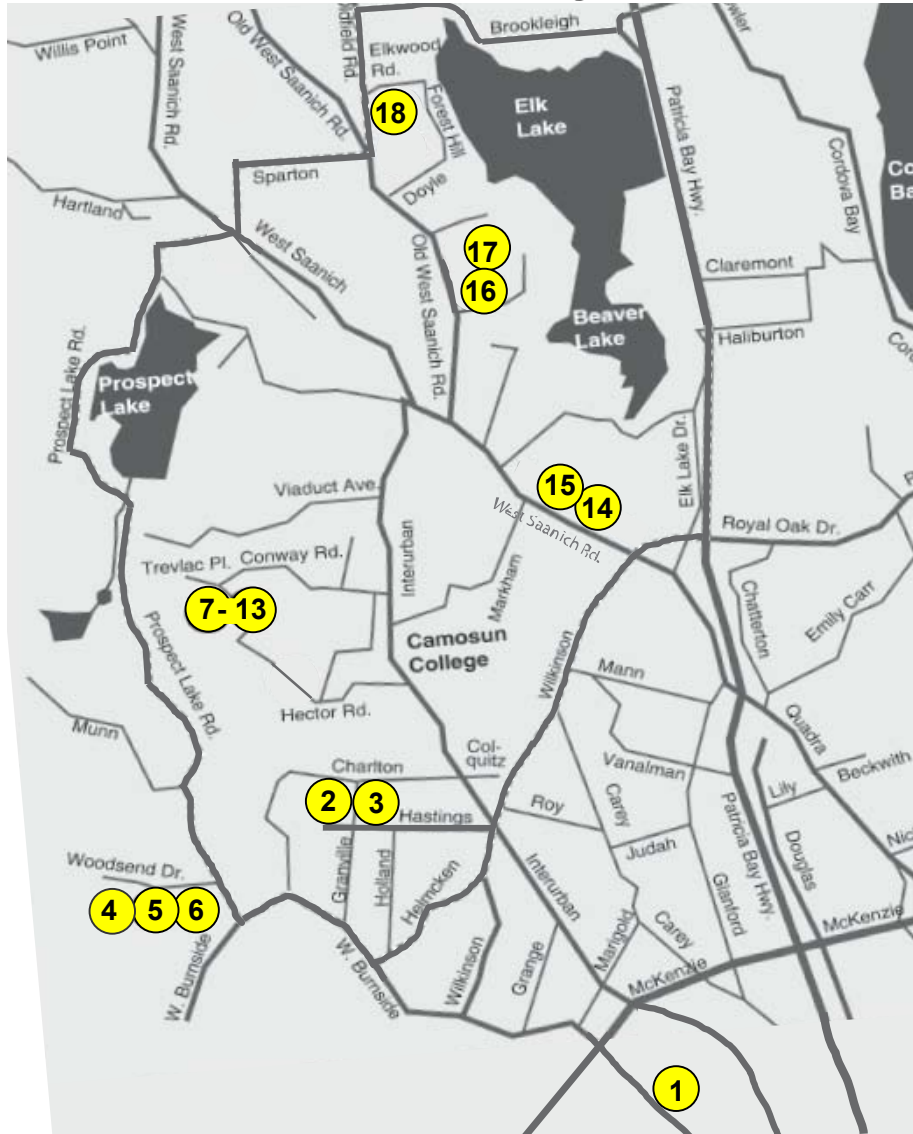

SAANICH WEST 2012 STUDIO TOUR
Saturday, May 12th and Sunday, May 13th
11 am to 4 pm

LOOK FOR THE **YELLOW** SIGNS ...

Artisan photos & contacts are *inside*
... contact any of them for more information

Artisans

1. 1 Dan Krystalowich
   potter
2. 2 Meira Mathison
   potter
3. 3 Sandra Dolph
   potter
4. 4 Heidi Roemer
   sculptor
5. 5 Susanne Miller
   glassworker
6. 6 Dawn Schell
   artisan
7. 7 Joy Finlay
   potter
8. 8 Nancy Alexander
   potter
9. 9 Esther Drone
   potter
10. 10 Ray Drone
    baker
11. 11 Rosemary Neering
    author & potter
12. 12 Louise Parsons
    potter
13. 13 Pamela Truscott-White
    potter
14. 14 Urban Oasis
    Sponsor – Garden Centre
15. 15 Georgie's Cafe
    Sponsor - Cafe
16. 16 Faro Annie Sullivan
    potter
17. 17 Paige Coull
    potter
18. 18 Audrey Van Eerden
    sculptor